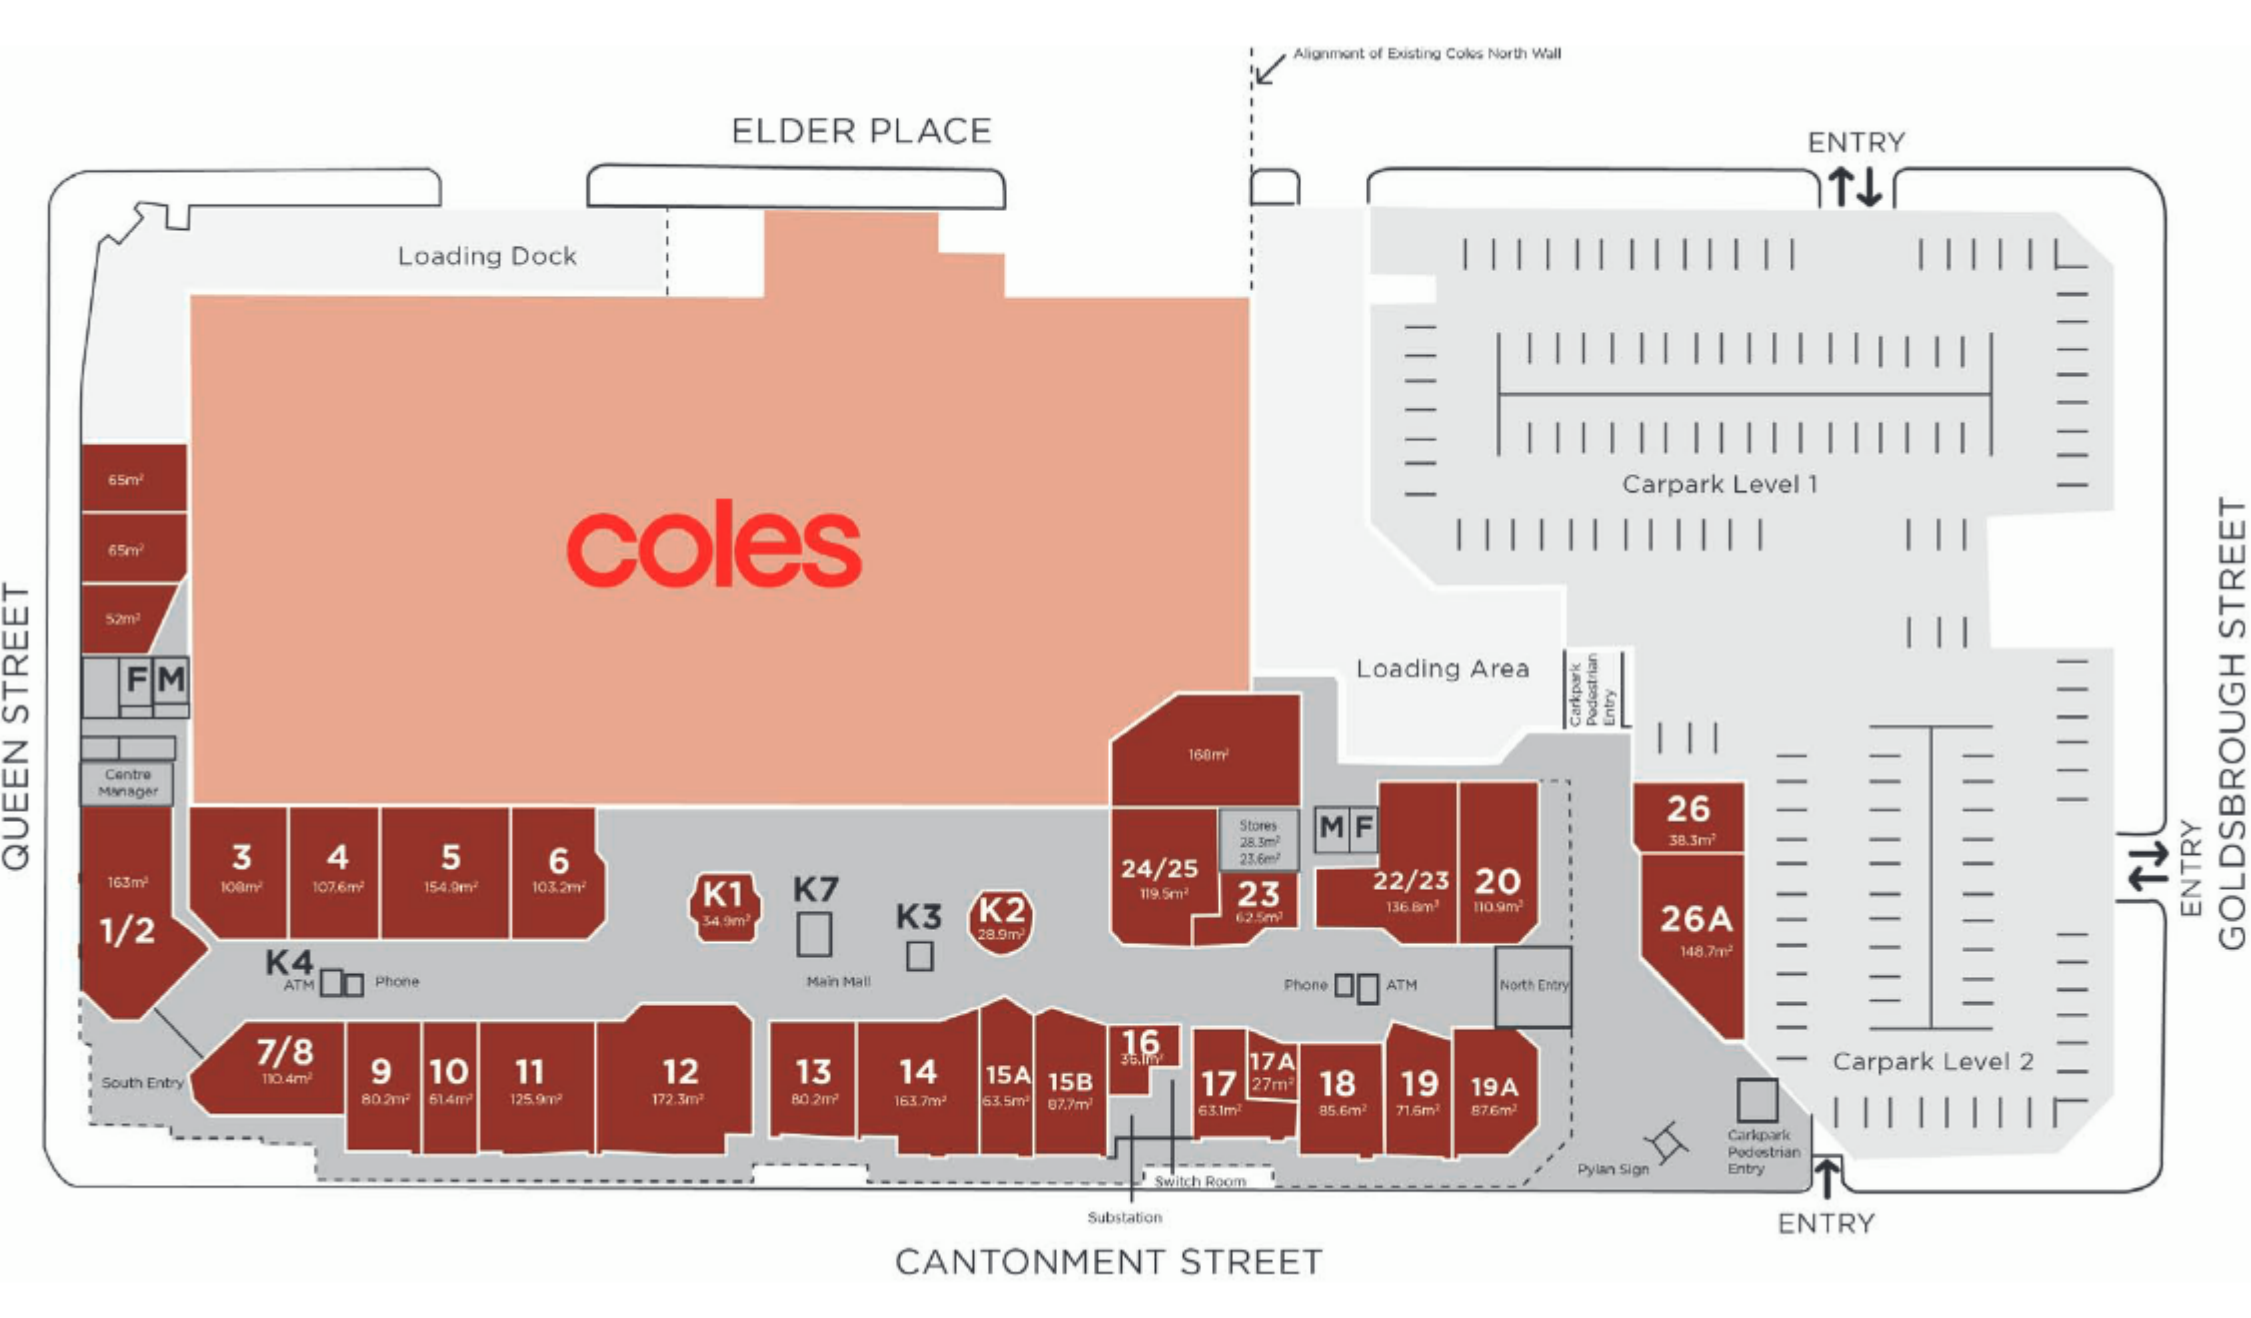

ELDER PLACE

Loading Dock

coles

ENTRY

Carpark Level 1

Loading Area

Carpark Pedestrian Entry

QUEEN STREET